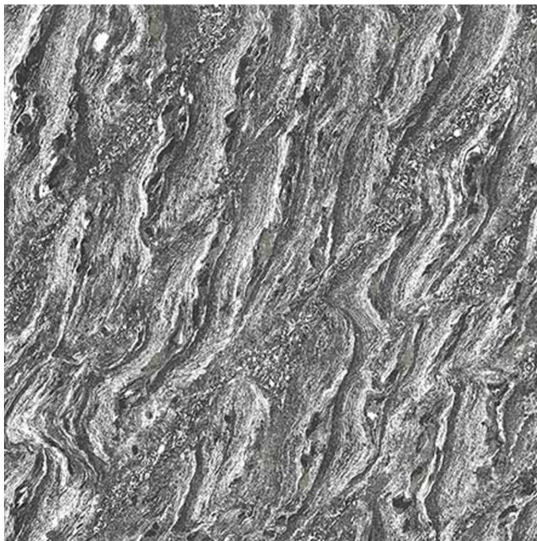

Design Code:- **DC-0004-DK**
Matt FINISH