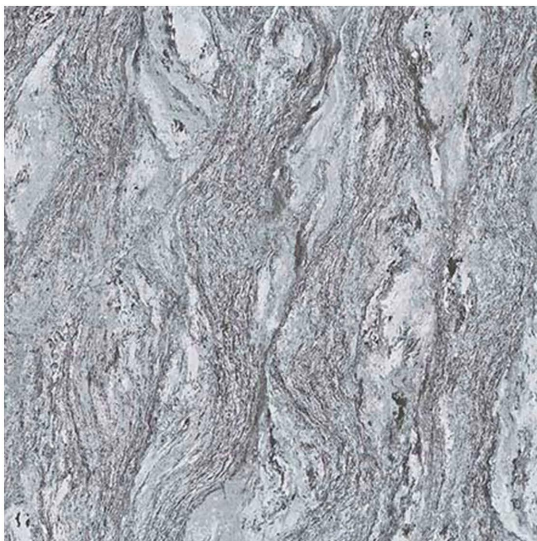

-  Applicable On Wall & Floor
-  HD Clarity
-  Geometric Variation 3mm±
-  Zero Maintenance
-  Eco Friendly

Design Code:- **DC-0012-DK**  
**Matt** FINISH

Design Code:- **DC-0012-LT**  
**Matt** FINISH

Applicable On  
Wall & Floor