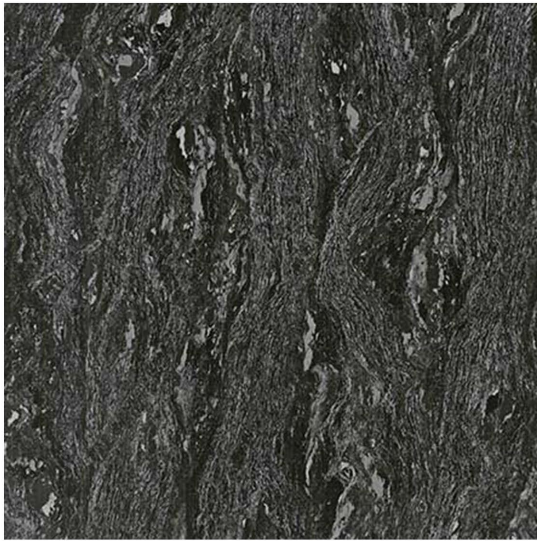

Design Code:- **DC-0010-DK**
Matt FINISH